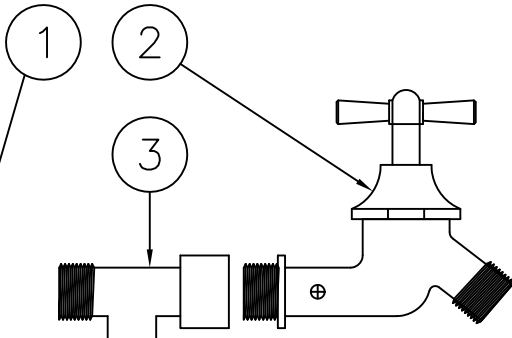

Giving life to your garden

t: 01829 731391 f: 01829 733085
www.tcrwatering.co.uk

MULTI VALVE ASSEMBLY