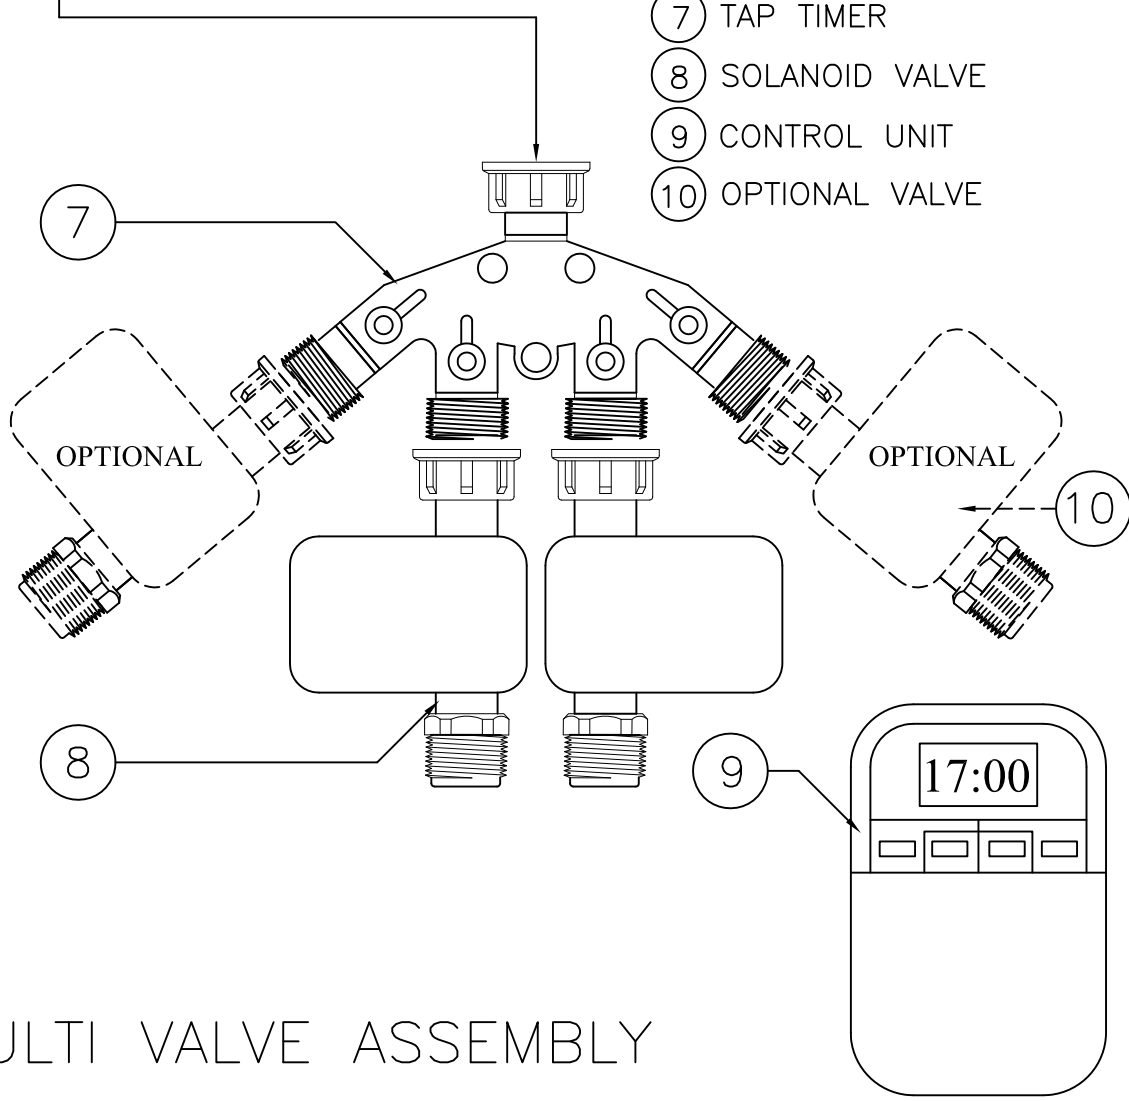

Giving life to your garden

t: 01829 731391 f: 01829 733085
www.tcrwatering.co.uk

MULTI VALVE ASSEMBLY