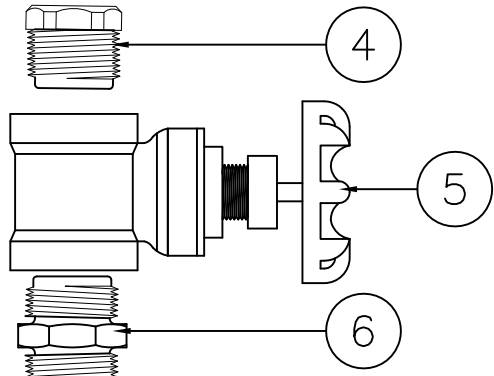

Giving life to your garden

t: 01829 731391 f: 01829 733085
www.tcrwatering.co.uk

MULTI VALVE ASSEMBLY